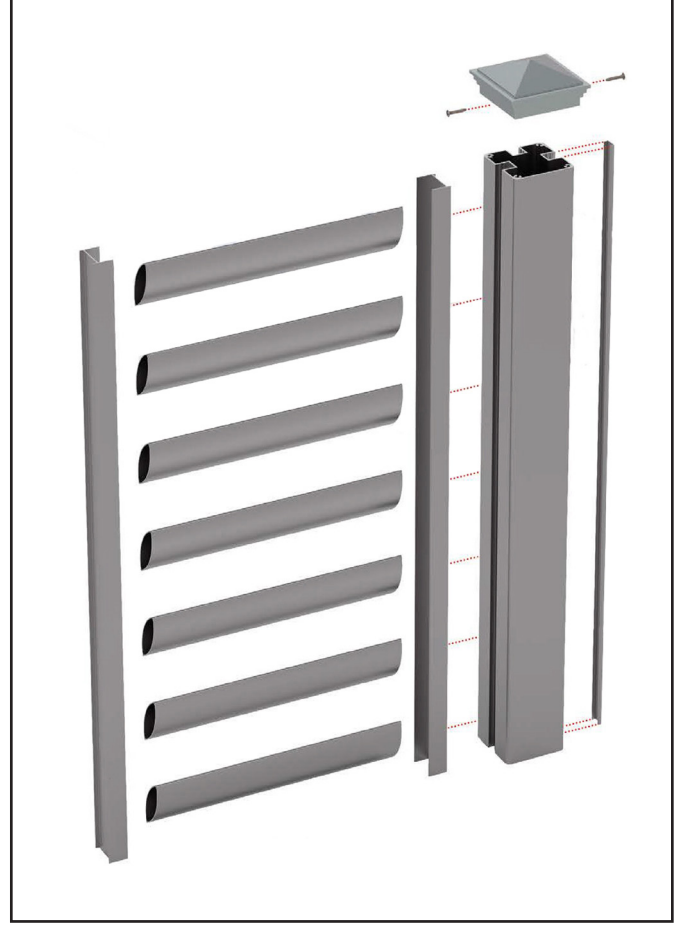

Bahçe Çit Sistemi

Garden Fence System

Aksesuar/Ürün	Mlz.	Adet	Kod	
	Bağlantı Lazeri	Metal	Adet	CA-001
	Dikme Ayak Aksesuarı	Alm.	Adet	CA-002
	Çit Cam Conta		Metre	CA-003