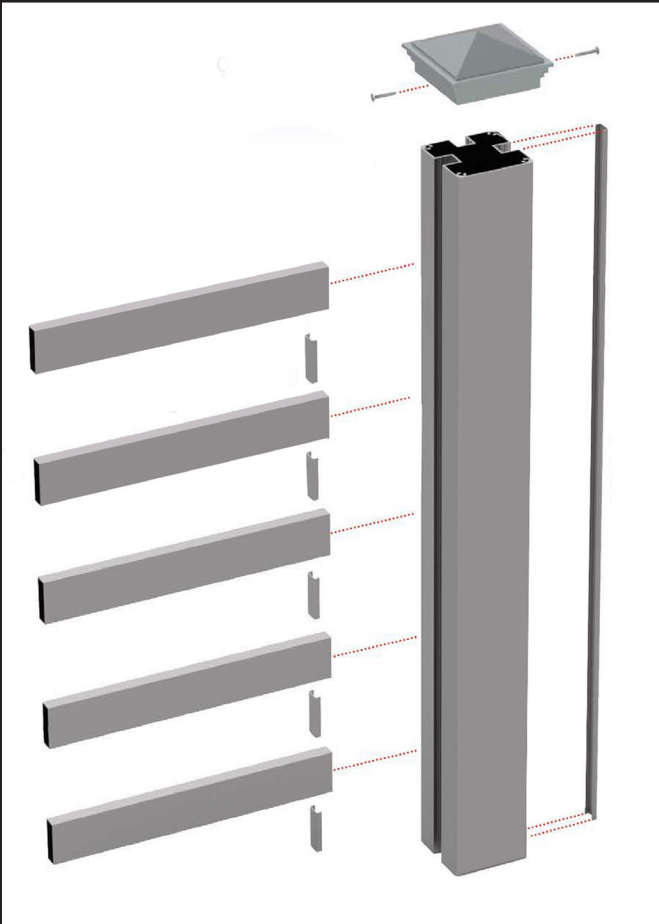

Bahçe Çit Sistemi

Garden Fence System

Aksesuar/Ürün	Mlz.	Adet	Kod	
	Bağlantı Lazeri	Metal	Adet	CA-001
	Dikme Ayak Aksesuarı	Alm.	Adet	CA-002
	Çit Cam Conta		Metre	CA-003